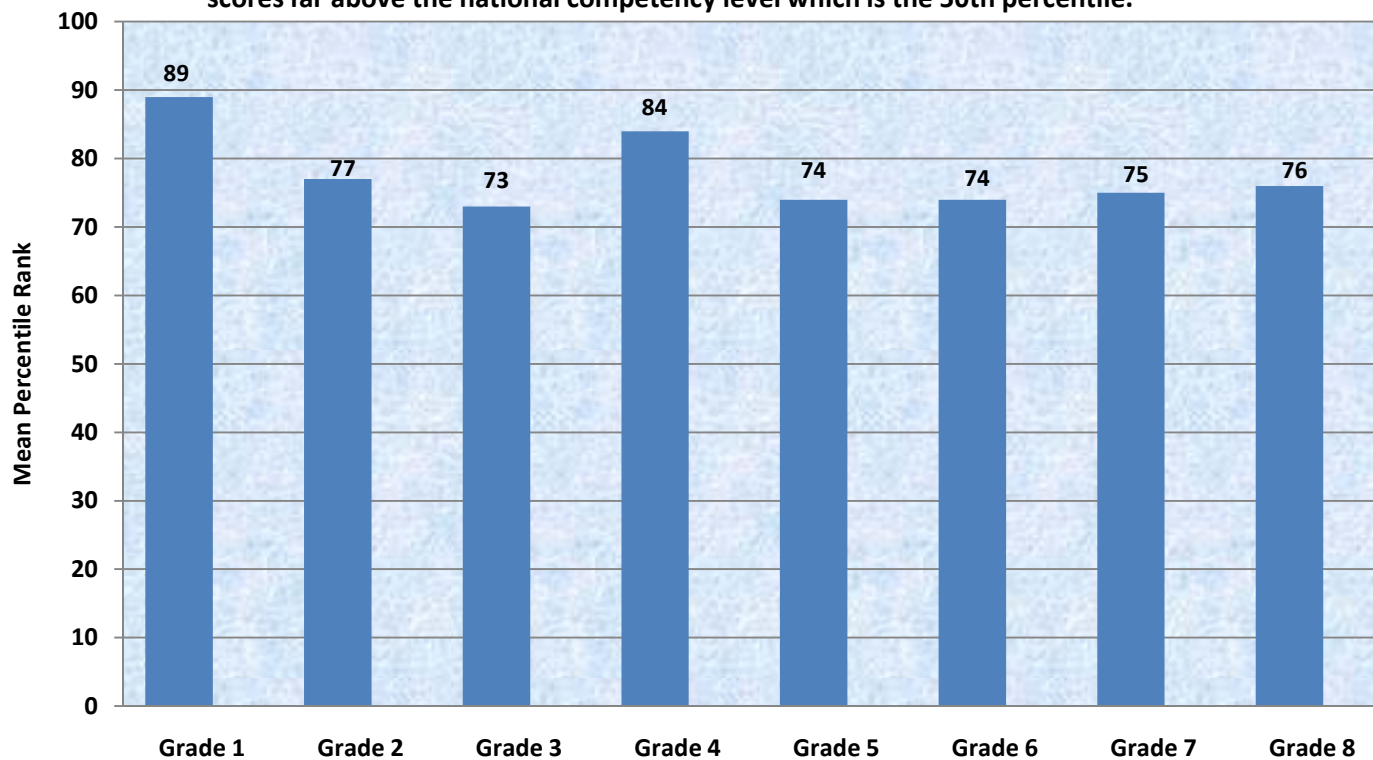

## St. Michael Parish School 2008-09 Stanford Achievement Test (SAT 10)

Scores given on the graph are percentile rankings not percents. For example, Grade 1 scored in the 89th percentile. This indicates that our students did equal to or better than 89% of the students in the normed reference group. St. Michael Parish School scores far above the national competency level which is the 50th percentile.

Basic Battery Score Grades 1-8

Basic Battery includes the following: Total Reading, Total Math and Total Language